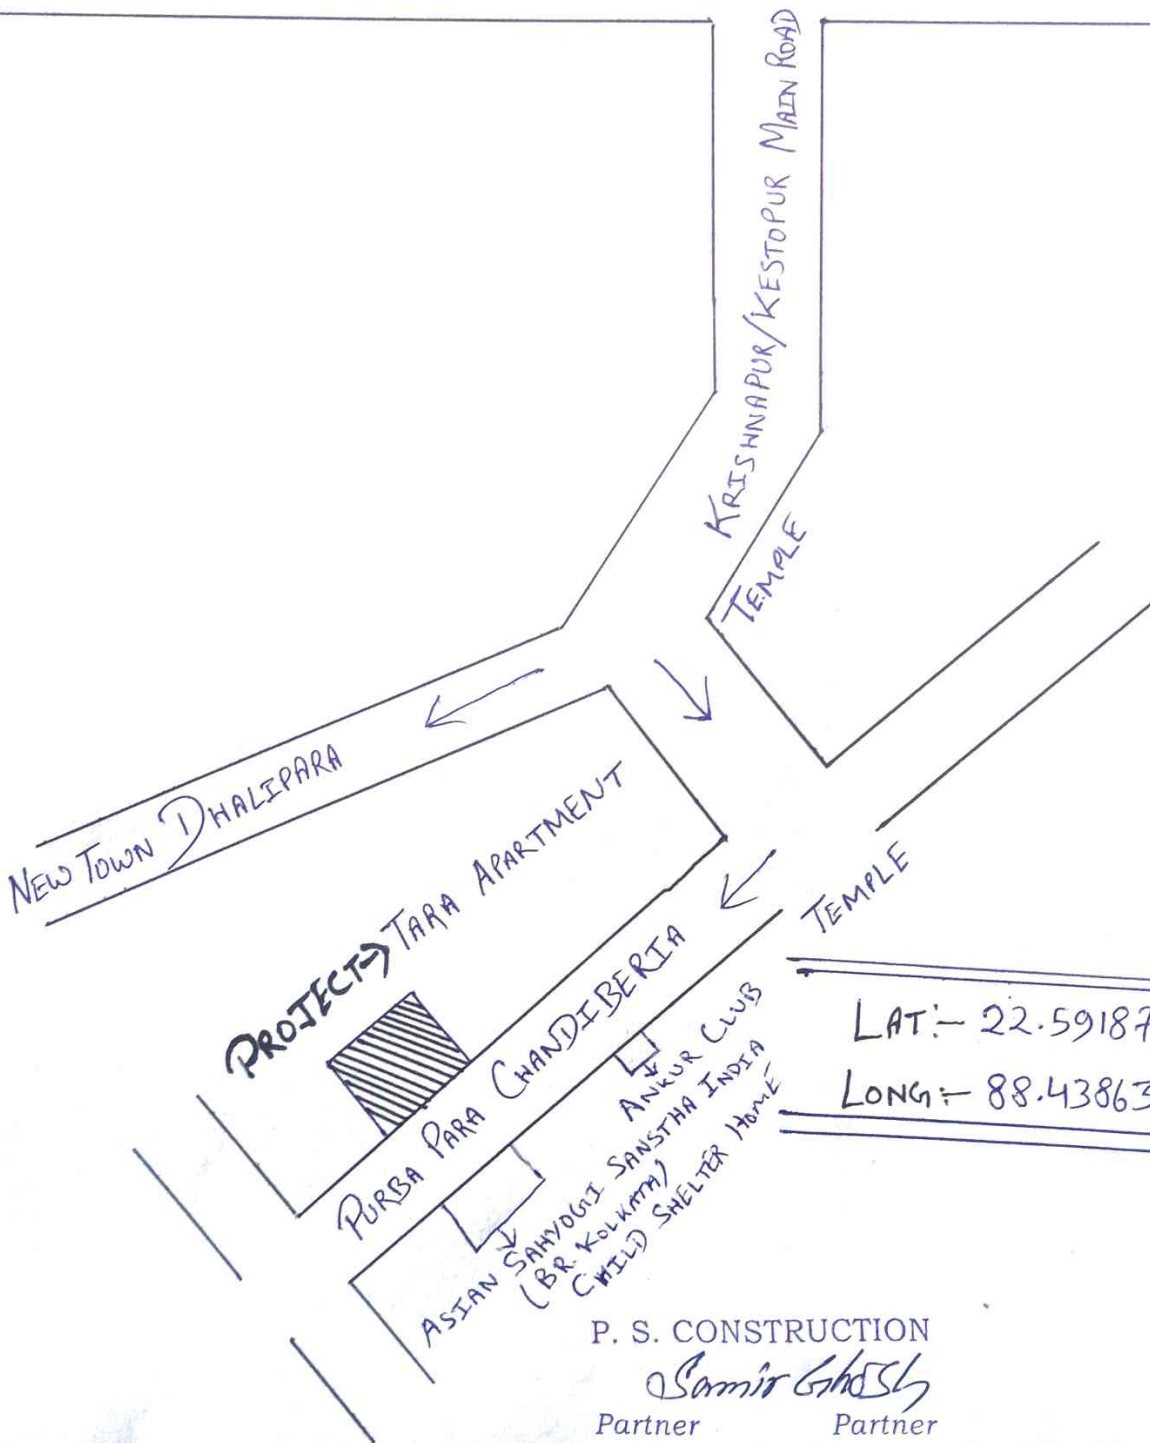

# P. S. CONSTRUCTION

AF-345, KRISHNAPUR RABINDRA PALLY KOLKATA 700101

90385 81539,

8961633695

DATE: 25/01/26

LOCATION MAP  
OF  
TARA APARTMENT

ULTADANGA ← VIP ROAD KESTOPUR → AIRPORT

LAT: - 22.591879

LONG: - 88.438634

P. S. CONSTRUCTION

*Samir Ghosh*

Partner

Partner